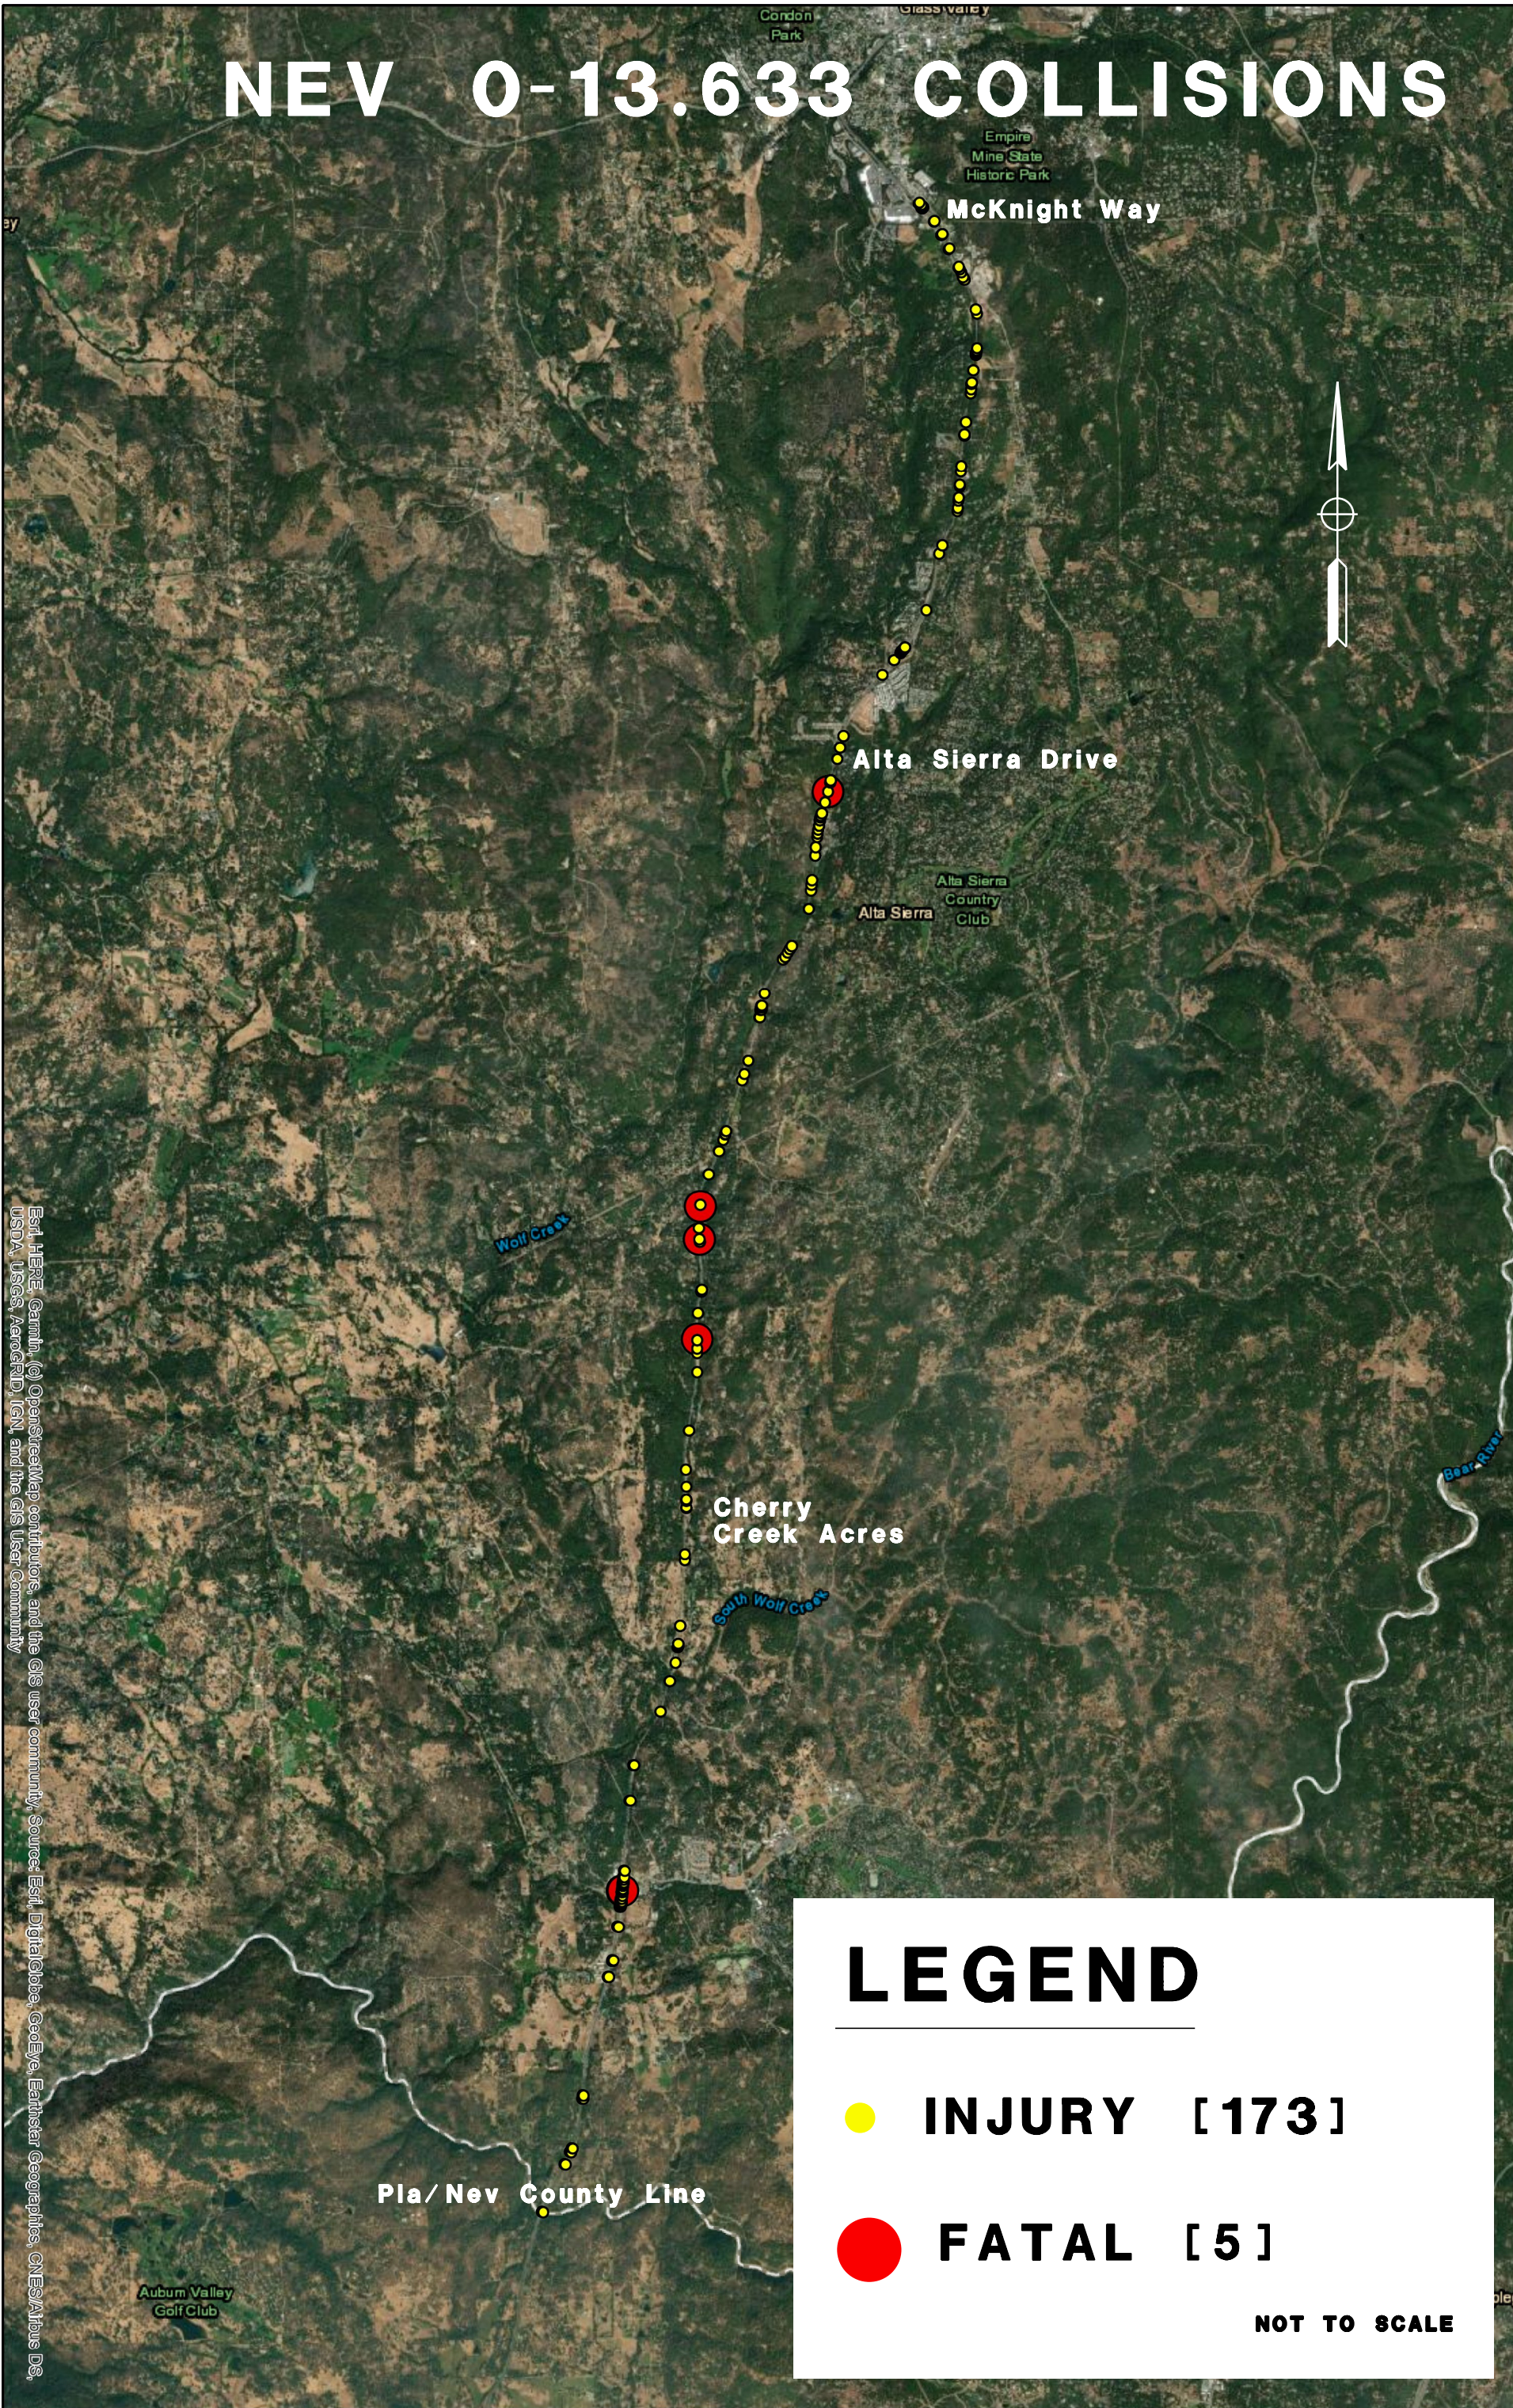

NEV 0-13.633 COLLISIONS

LEGEND

● INJURY [173]

● FATAL [5]

NOT TO SCALE

Esri, HERE, Garmin, © OpenStreetMap contributors, and the GIS user community, Source: Esri, DigitalGlobe, GeoEye, Earthstar Geographics, CNES/Airbus DS, USDA, USGS, AeroGRID, IGN, and the GIS User Community